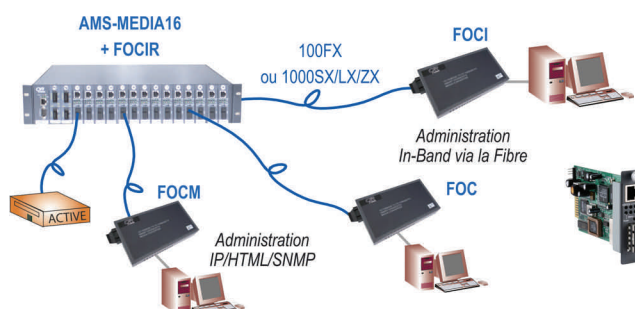

Ethernet /Gigabit Ethernet/10 Gigabit Media conversion copper/fiber/fiber

CXR produces a large range of fiber optic converters, multiplexers... particularly for TDM, analogue, legacy and Ethernet/Gigabit/10Gigabit media converters from "Copper to Fiber" or "Fiber to Fiber" as pure converter or with switching for rate adaptation. They are used as interfaces adaptation, modem over fiber, fiber booster or transponder from standard wavelength to CWDM or DWDM. We supply Media Converters:

- Automatic or Web/SNMP managed converters and chassis of conversion
- Transparent to 9K Jumbo Frame or with VLAN/Q-in-Q tagging
- Link alarm in case UTP or fiber is coming down
- Standard, Industrial and hardened
- Fixed or SFP fiber transceivers MM, SM up to 200km, CWDM and DWDM

Media and rate conversions

LAN extension over fiber optic

Gigabit Ethernet transport network- Q-in-Q and Ethernet demarcation, OAM

Booster, CWDM/DWDM transponder for Ethernet fiber

Industrial/Hardened media converters standard or with POE PSE

FOC-2x10G-SFP

Automatic converter, 10G to 10G with 2 SFP+

FOCM-TTX-FX or SFP

Web/SNMP manageable converter 10/100BaseT to 100FX or 100Bt/100FX

FOCM-TGTX-GSX/GLX or SFP

Web/SNMP manageable converter 10/100/1000BaseT to 1000SL/LX/ZX