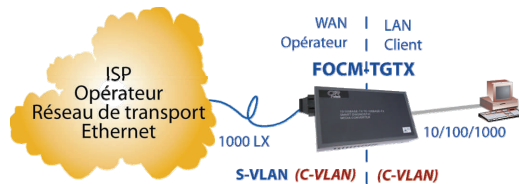

Ethernet /Gigabit Ethernet/10 Gigabit Media conversion copper/fiber/fiber

CXR produces a large range of fiber optic converters, multiplexers... particularly for TDM, analogue, legacy and Ethernet/Gigabit/10Gigabit media converters from "Copper to Fiber" or "Fiber to Fiber" as pure converter or with switching for rate adaptation. They are used as interfaces adaptation, modem over fiber, fiber booster or transponder from standard wavelength to CWDM or DWDM. We supply Media Converters:

- Automatic or Web/SNMP managed converters and chassis of conversion
- Transparent to 9K Jumbo Frame or with VLAN/Q-in-Q tagging
- Link alarm in case UTP or fiber is coming down
- Standard, Industrial and hardened
- Fixed or SFP fiber transceivers MM, SM up to 200km, CWDM and DWDM

Media and rate conversions

LAN extension over fiber optic

Gigabit Ethernet transport network- Q-in-Q and Ethernet demarcation, OAM

Booster, CWDM/DWDM transponder for Ethernet fiber

Industrial/Hardened media converters standard or with POE PSE