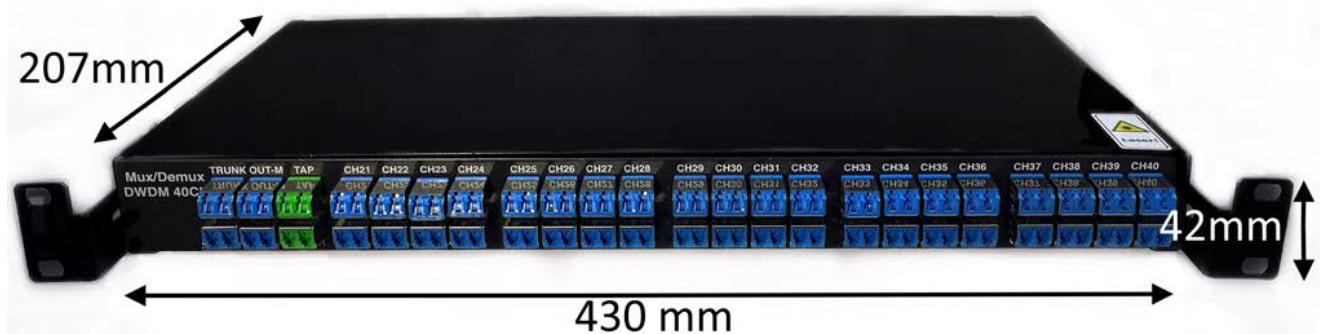

Layout and Dimensions